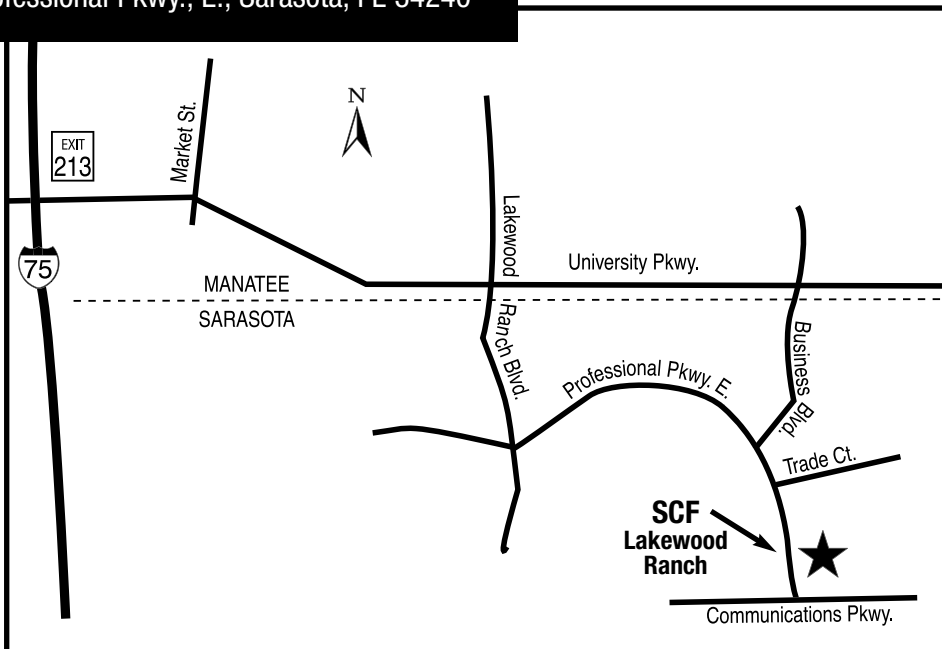

SCF Lakewood Ranch

7131 Professional Pkwy., E., Sarasota, FL 34240

Smoke-free campus except in designated smoking areas.

Directory

Center for Innovation & Technology

Corporate and Community Development offices, credit and noncredit classrooms, computer labs, 156-seat interactive auditorium, and multi-purpose room with caterer's kitchen